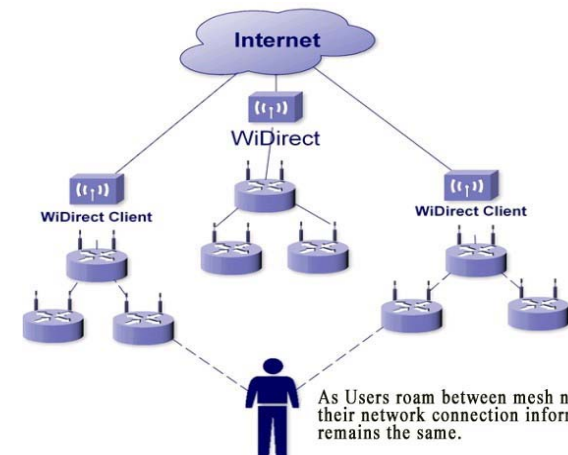

The AllCity Wireless WiDirect provides a scalable and simple way to deploy, sell, and manage wireless networks. The WiDirect monitors and controls the entire user experience from registration and purchase, all the way to internet access, which allows you to focus on your business instead of the network. All the services you need are built into a single box which reduces complexity and increases manageability.

The WiDirect Client Technology grows with your network, which allows you to easily deploy new distributed wireless networks while maintaining a single management point with the same user base. As your network grows to new locations, new WiDirect client machines handle the increased demand. The WiDirect is ready to manage your network today.